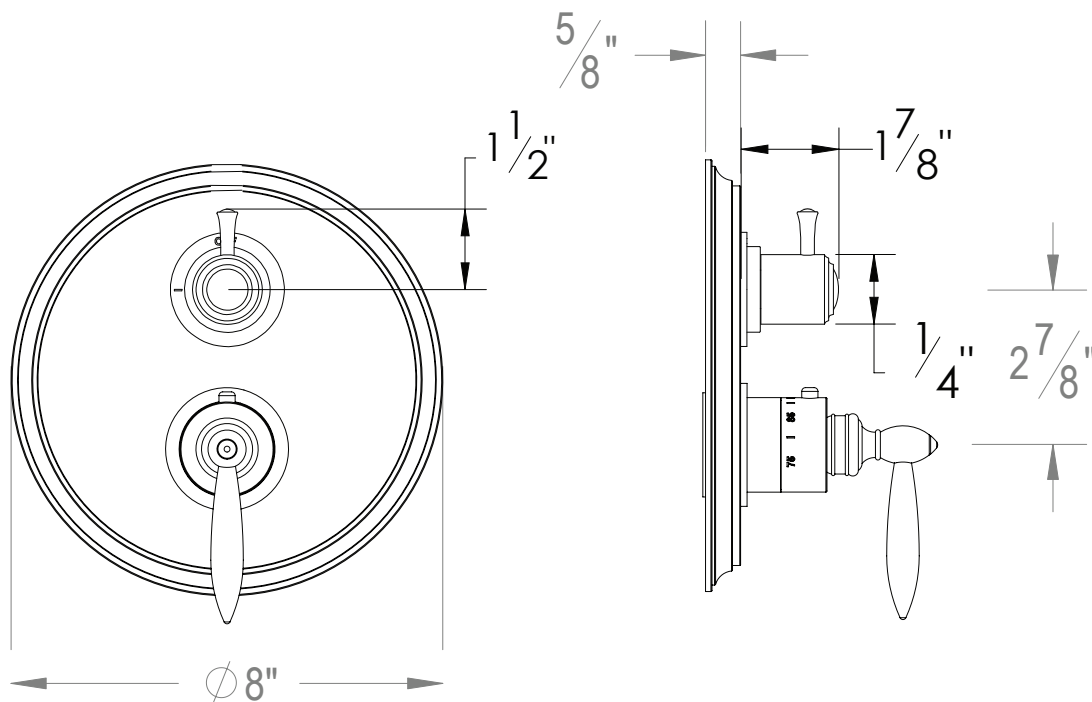

#### 1/2" Thermostatic trim with 2-way diverter

- "LA" style handles
- Includes trim plate and handles
- VALVE NOT INCLUDED
- USE TH-8202 VALVE
- Shut-off / diverter for Two Outlets
- For shared application