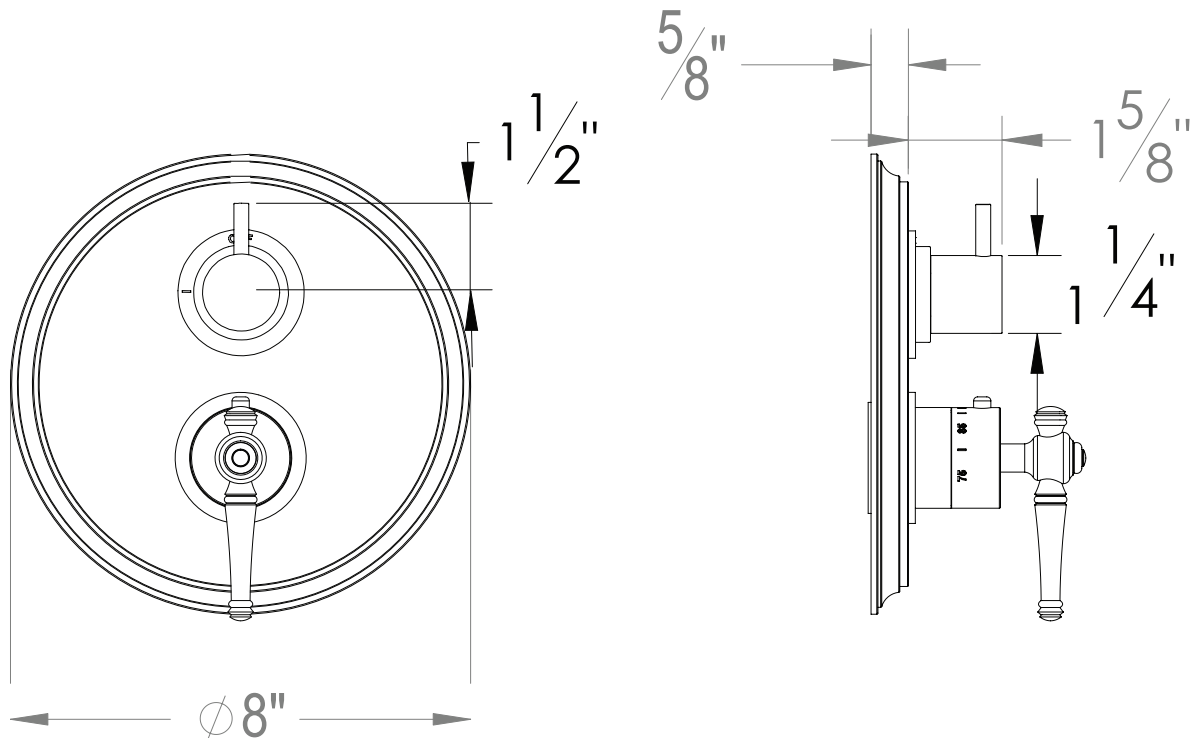

PRODUCT SPECIFICATION SHEET

ITEM # 7096KL-TM

TRIM (Shared function)

1/2" Thermostatic trim with 2-way diverter

- "KL" style handles
- Includes trim plate and handles
- VALVE NOT INCLUDED
- USE TH-8202 VALVE
- Shut-off / diverter for Two Outlets
- For shared application

The measurements shown are for reference only. Products and specifications shown are subject to change without notice.

www.santecfaucet.com | P: 310.542.0063 F: 310.542.5681