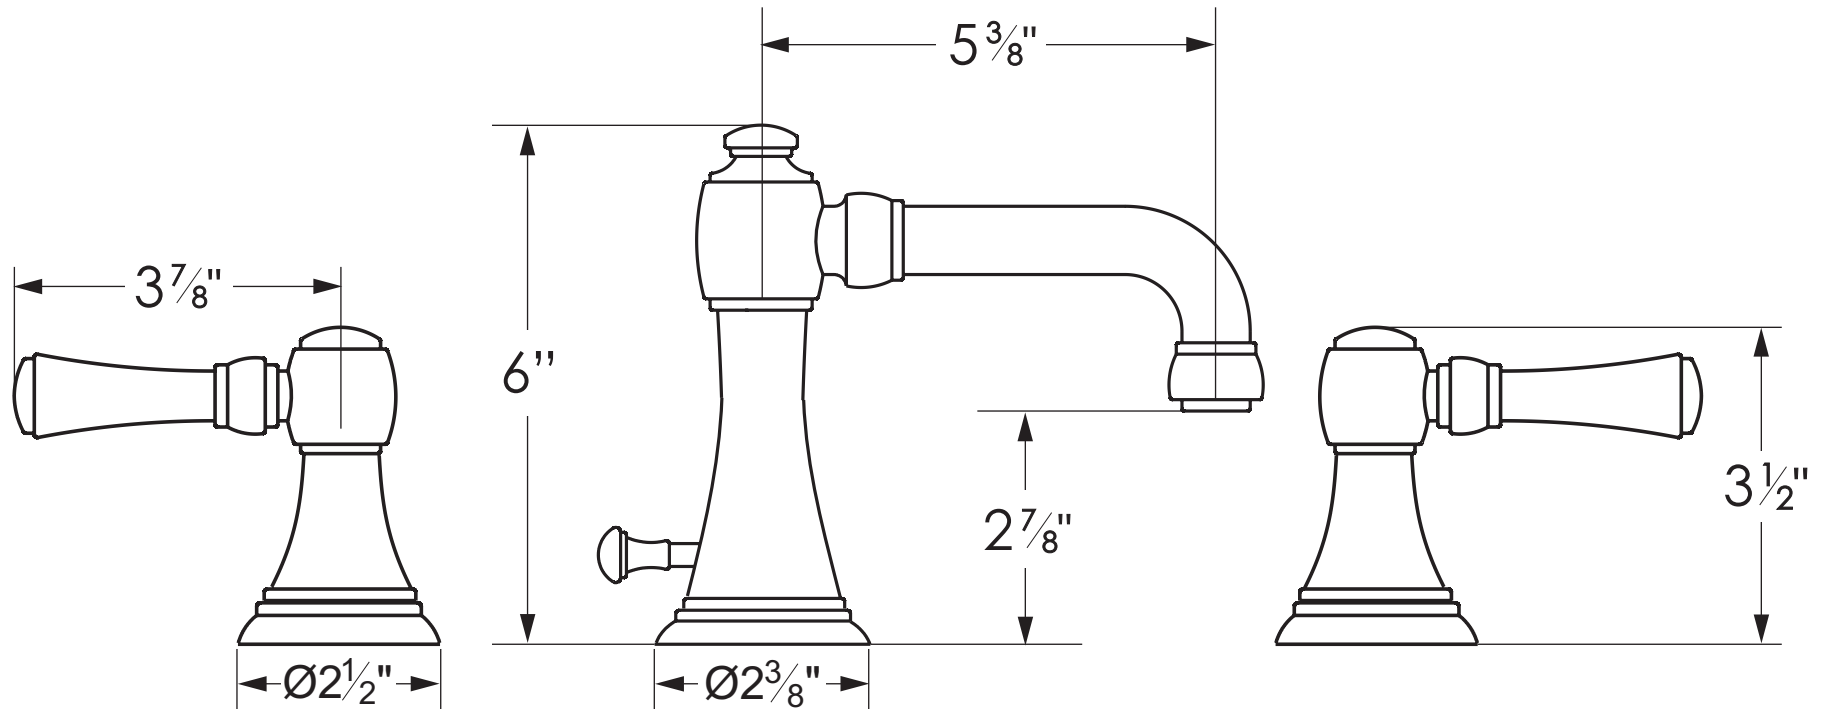

GENERAL DIMENSIONAL DRAWING

SANTEC Inc.	3501 CHALLENGER ST. TORRANCE, CA 90503
DATE	February 4, 2008
ITEM#	4020PL
DESCRIPTION	Tower Widespread with "PL" handles