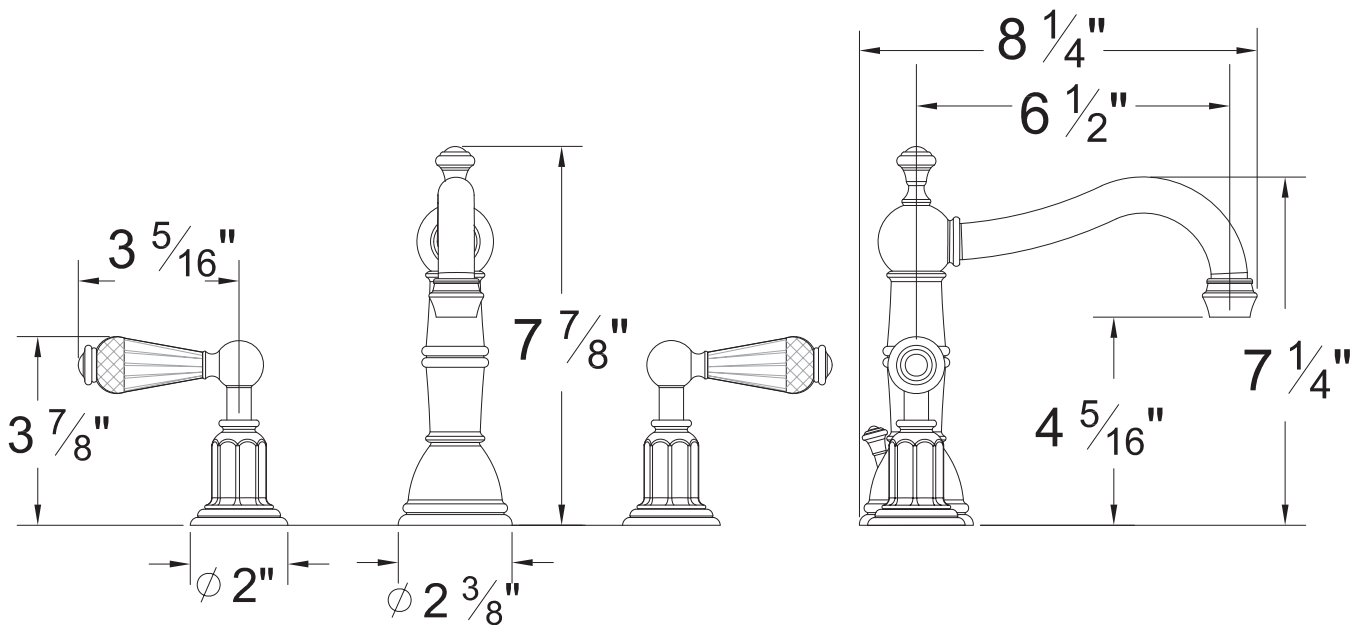

## PRODUCT SPECIFICATION SHEET

### ITEM # 2920EC Widespread lavatory set

- "EC" style handles
- Includes pop-up drain assembly
- Solid brass
- 1/4 turn ceramic disk cartridge
- 1.2 GPM (CALGreen Compliant)
- **Swarovski crystal insert**
- Pre-assembled handles and valves
- 22 finishes available

The measurements shown are for reference only. Products and specifications shown are subject to change without notice.