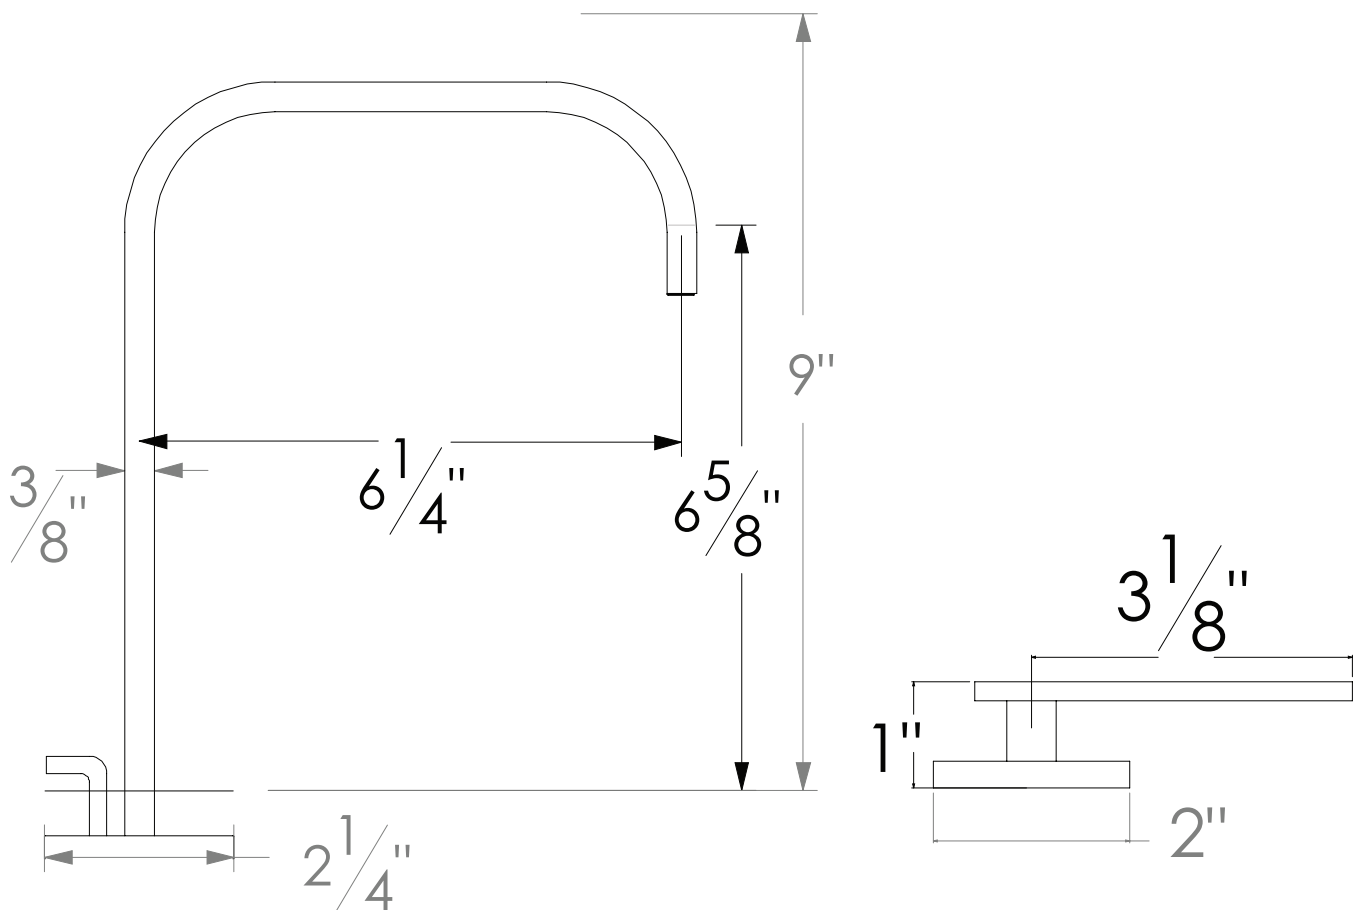

## PRODUCT SPECIFICATION SHEET

### ITEM # 5620TF Widespread lavatory set

- "TF" style handles
- Includes pop-up drain assembly
- Solid brass
- 1/4 turn ceramic disk cartridge
- 1.2 GPM (CALGreen Compliant)
- Pre-assembled handles and valves
- 22 finishes available

The measurements shown are for reference only. Products and specifications shown are subject to change without notice.