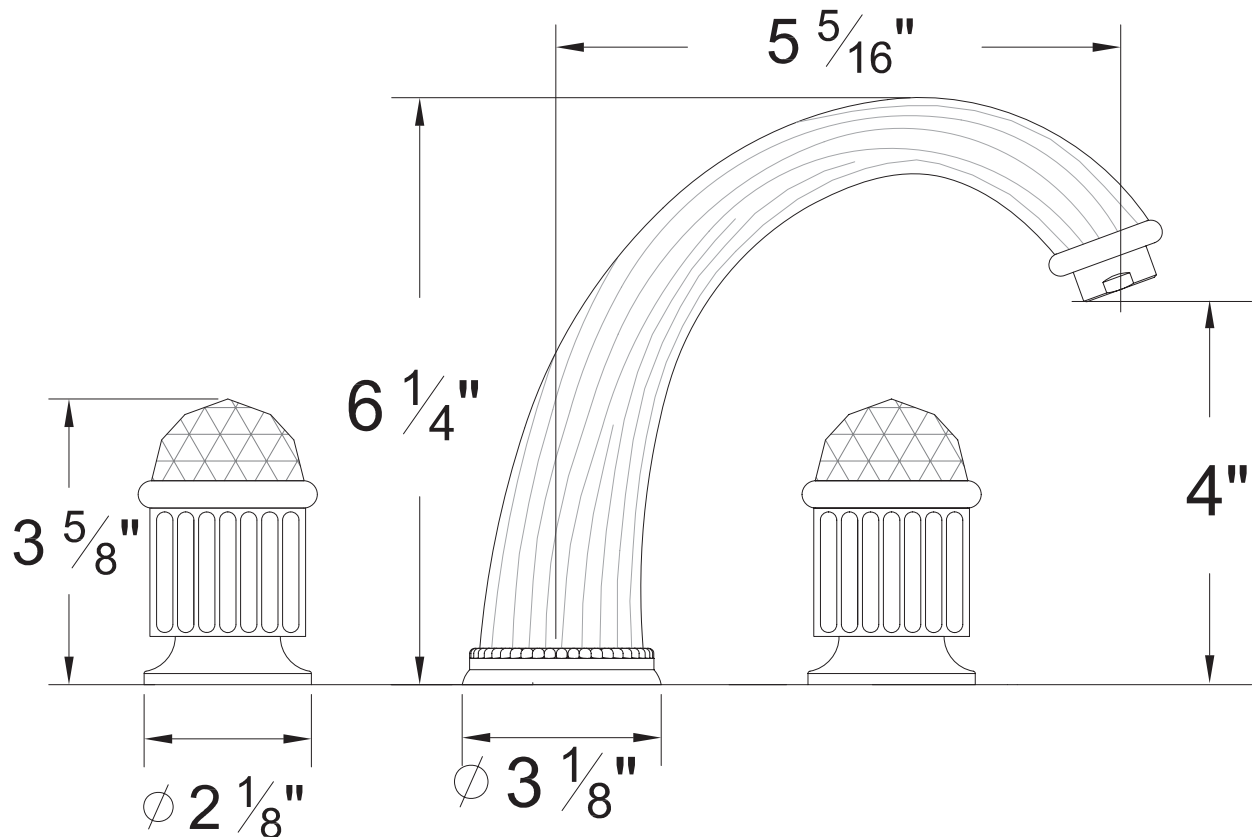

PRODUCT SPECIFICATION SHEET

ITEM # 1120CD Widespread lavatory set

- "CD" style handles
- Includes pop-up drain assembly
- Solid brass
- 1/4 turn ceramic disk cartridge
- 1.2 GPM (CALGreen Compliant)
- **Swarovski crystal insert**
- Pre-assembled handles and valves
- 22 finishes available

The measurements shown are for reference only. Products and specifications shown are subject to change without notice.

www.santecfaucet.com | P: 310.542.0063 F: 310.542.5681