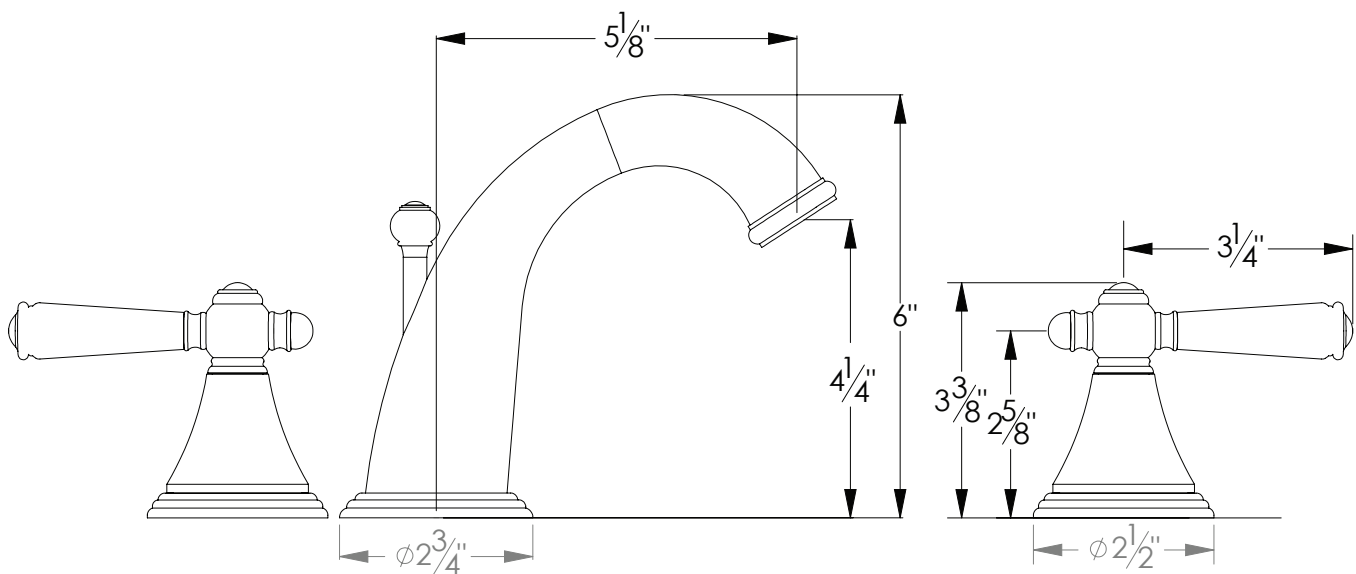

PRODUCT SPECIFICATION SHEET

ITEM # 2220JP Widespread lavatory set

- “JP” style handles
- Includes pop-up drain assembly
- Solid brass
- 1/4 turn ceramic disk cartridge
- 1.2 GPM (CALGreen Compliant)
- Pre-assembled handles and valves
- 22 finishes available

The measurements shown are for reference only. Products and specifications shown are subject to change without notice.