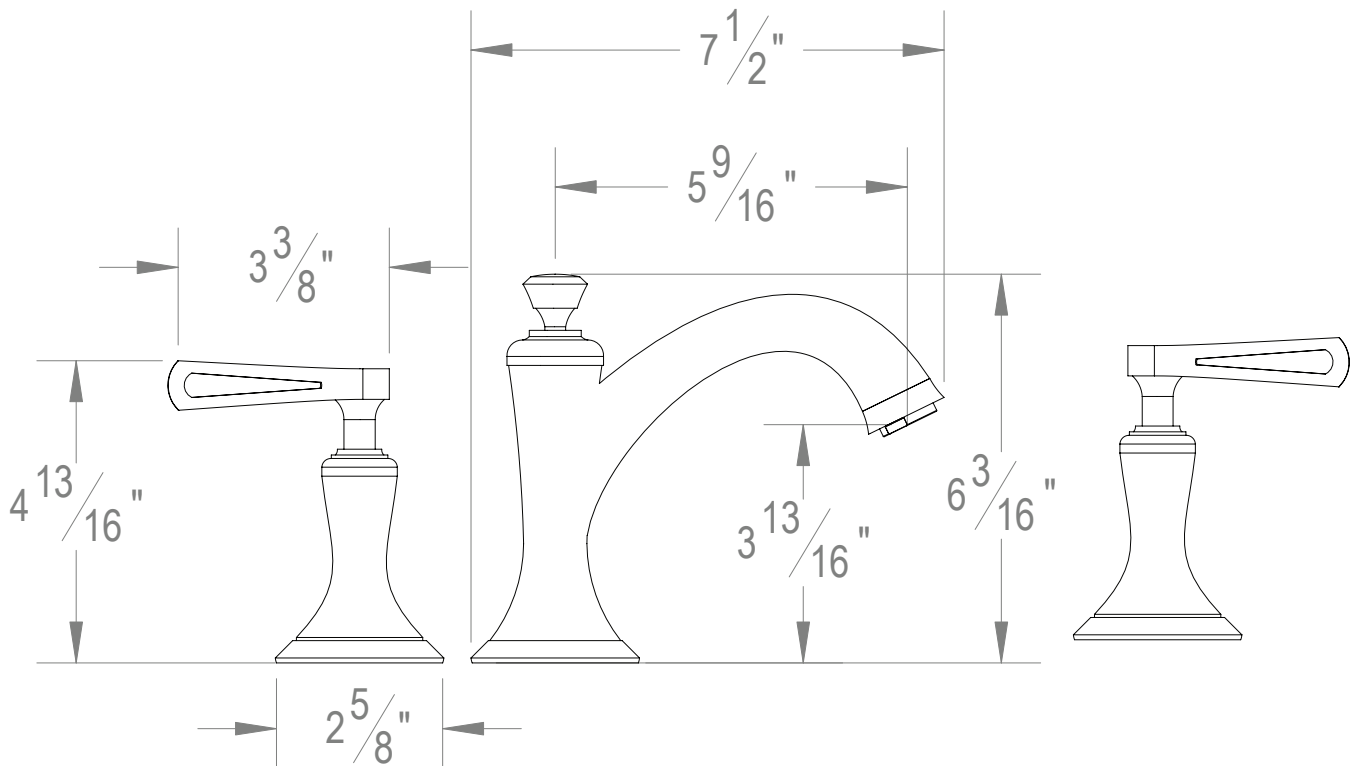

PRODUCT SPECIFICATION SHEET

ITEM # 9520KR Widespread lavatory set

- "KR" style handles
- Includes pop-up drain assembly
- Solid brass
- 1/4 turn ceramic disk cartridge
- 1.2 GPM (CALGreen Compliant)
- Pre-assembled handles and valves
- 22 finishes available

The measurements shown are for reference only. Products and specifications shown are subject to change without notice.

www.santecfaucet.com | P: 310.542.0063 F: 310.542.5681