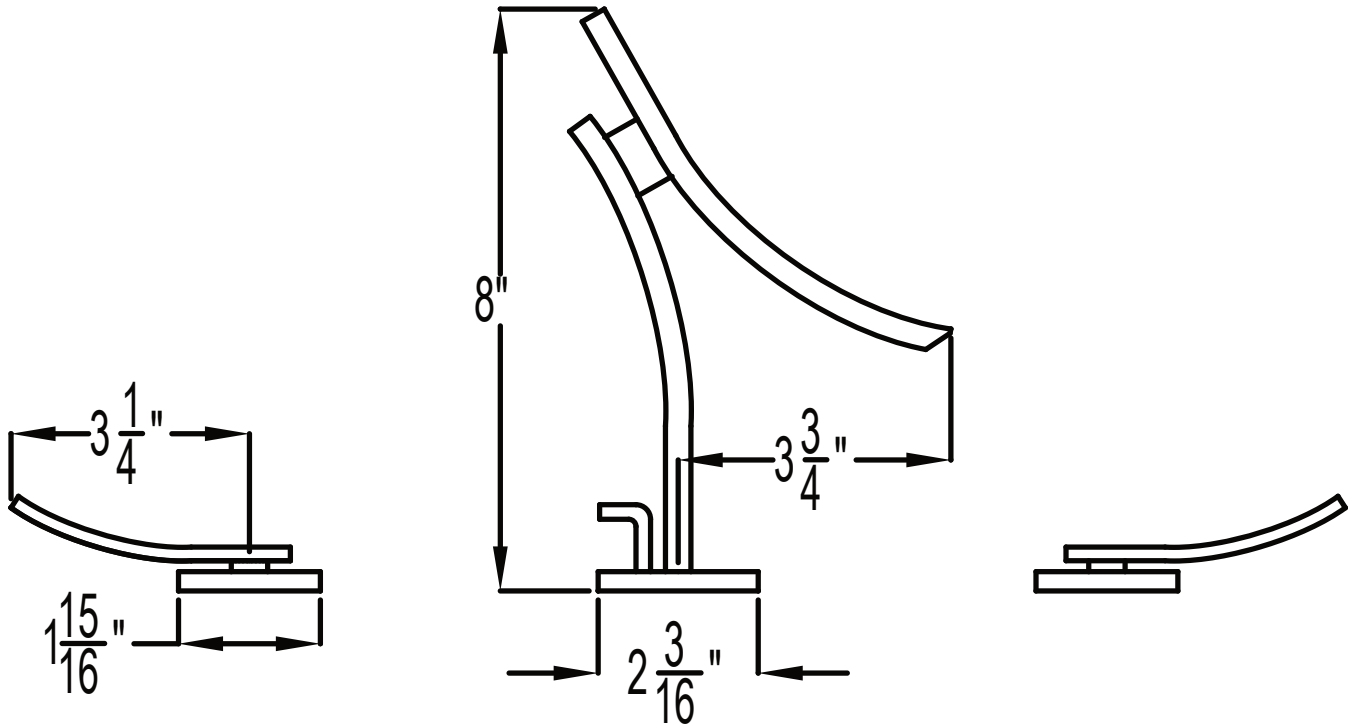

PRODUCT SPECIFICATION SHEET

ITEM # 9920CR Widespread lavatory set

- “CR” style handles
- Includes pop-up drain assembly
- Solid brass
- 1/4 turn ceramic disk cartridge
- 1.2 GPM (CALGreen Compliant)
- **Swarovski crystal insert**
- Pre-assembled handles and valves
- 22 finishes available

The measurements shown are for reference only. Products and specifications shown are subject to change without notice.