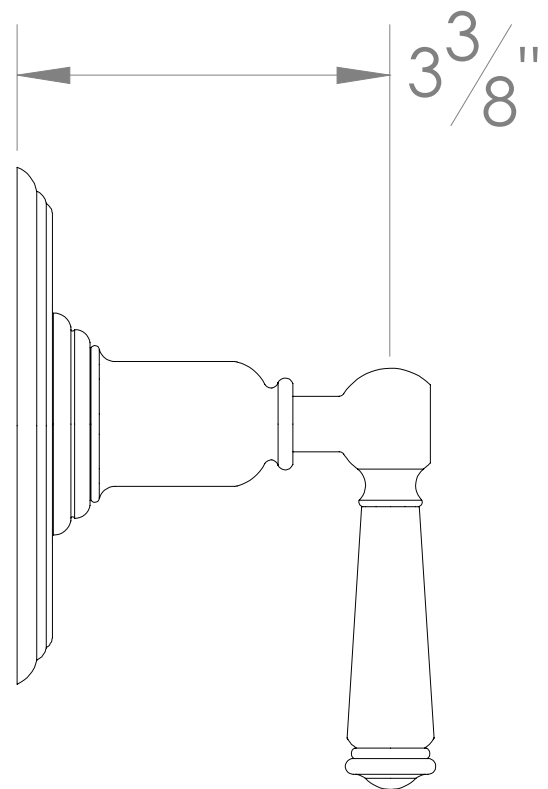

PRODUCT SPECIFICATION SHEET

ITEM # DT3-EP-TM
TRIM
3-Way wall mount diverter

- "EP" style handle
- VALVE NOT INCLUDED
- USE SA3WAY30 VALVE

The measurements shown are for reference only. Products and specifications shown are subject to change without notice.