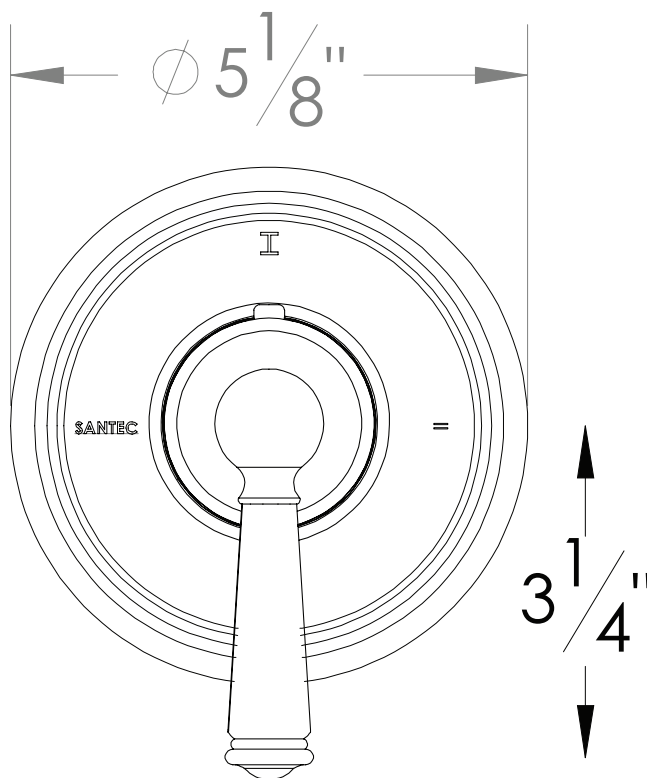

PRODUCT SPECIFICATION SHEET

ITEM # DT3-EP-TM
TRIM
3-Way wall mount diverter

- "EP" style handle
- VALVE NOT INCLUDED
- USE SA3WAY30 VALVE

The measurements shown are for reference only. Products and specifications shown are subject to change without notice.