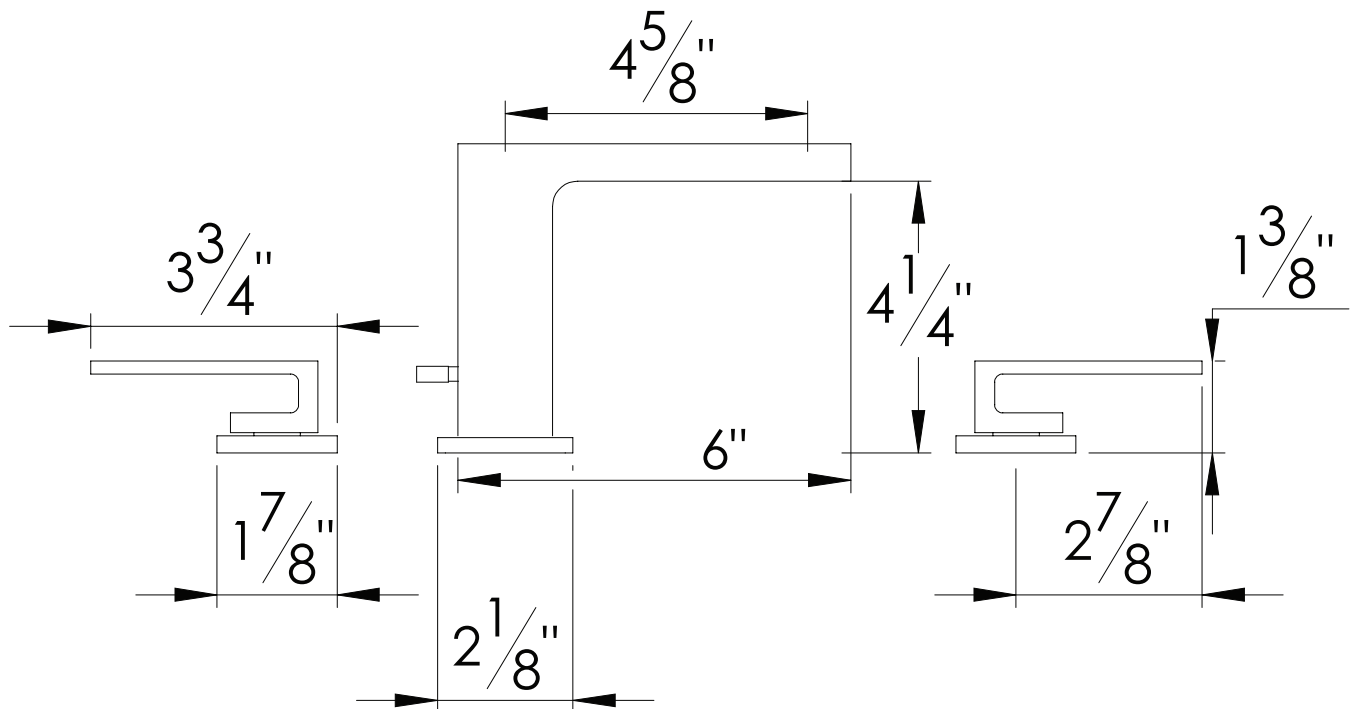

PRODUCT SPECIFICATION SHEET

ITEM # 2420MD Widespread lavatory set

- "MD" style handles
- Solid brass
- Includes pop-up drain assembly
- 1/4 turn ceramic disc cartridge
- 1.2 GPM (CALGreen Compliant)

The measurements shown are for reference only. Products and specifications shown are subject to change without notice.

www.santecfaucet.com | P: 310.542.0063 F: 310.542.5681