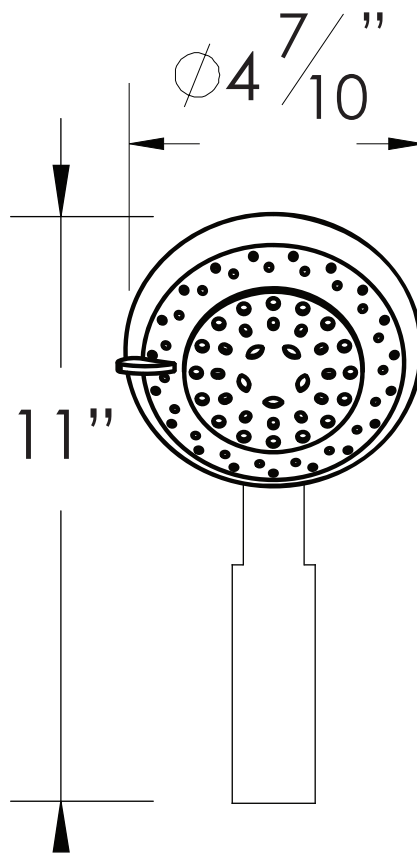

## PRODUCT SPECIFICATION SHEET

### ITEM # PS615S-00 Multifunction hand shower

- 6 function sprayer: spray, spray + champagne, champagne, soft + massage, massage, soft.
- 2.5 GPM
- Supply elbow not included
- Hose not included
- 3/4" male thread

The measurements shown are for reference only. Products and specifications shown are subject to change without notice.