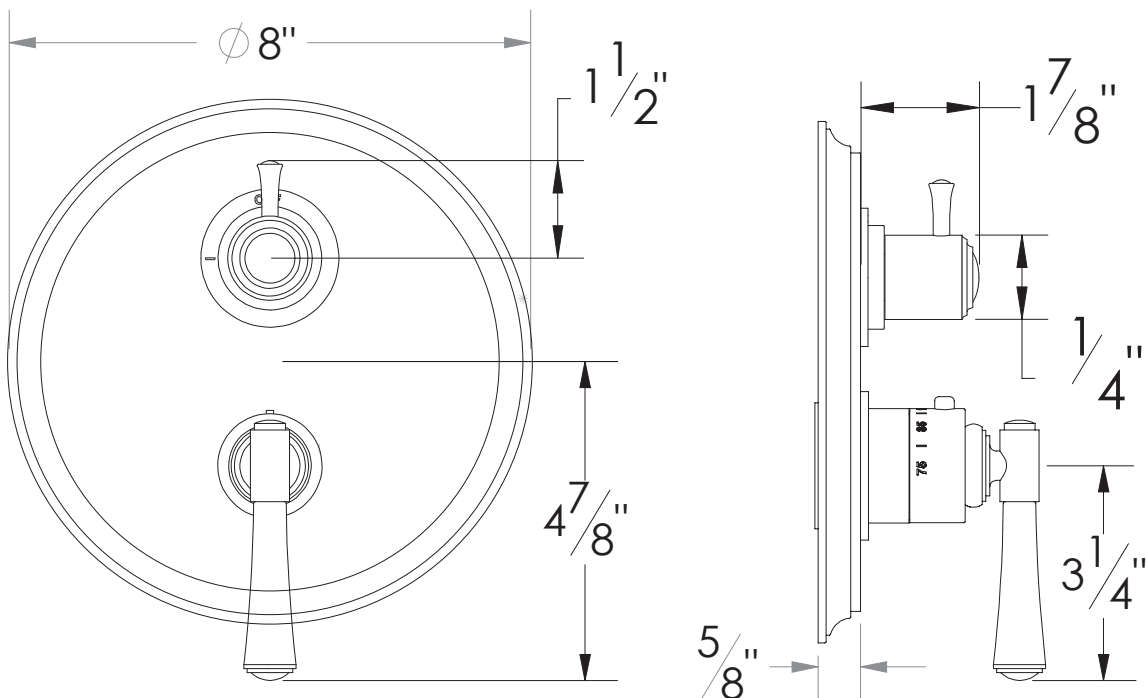

PRODUCT SPECIFICATION SHEET

ITEM # 7096HA-TM

TRIM (Shared function)

1/2" Thermostatic trim with 2-way diverter

- "HA" style handles
- Includes trim plate and handles
- VALVE NOT INCLUDED
- USE TH-8202 VALVE
- Shut-off / diverter for Two Outlets
- For shared application

The measurements shown are for reference only. Products and specifications shown are subject to change without notice.

www.santecfaucet.com | P: 310.542.0063 F: 310.542.5681